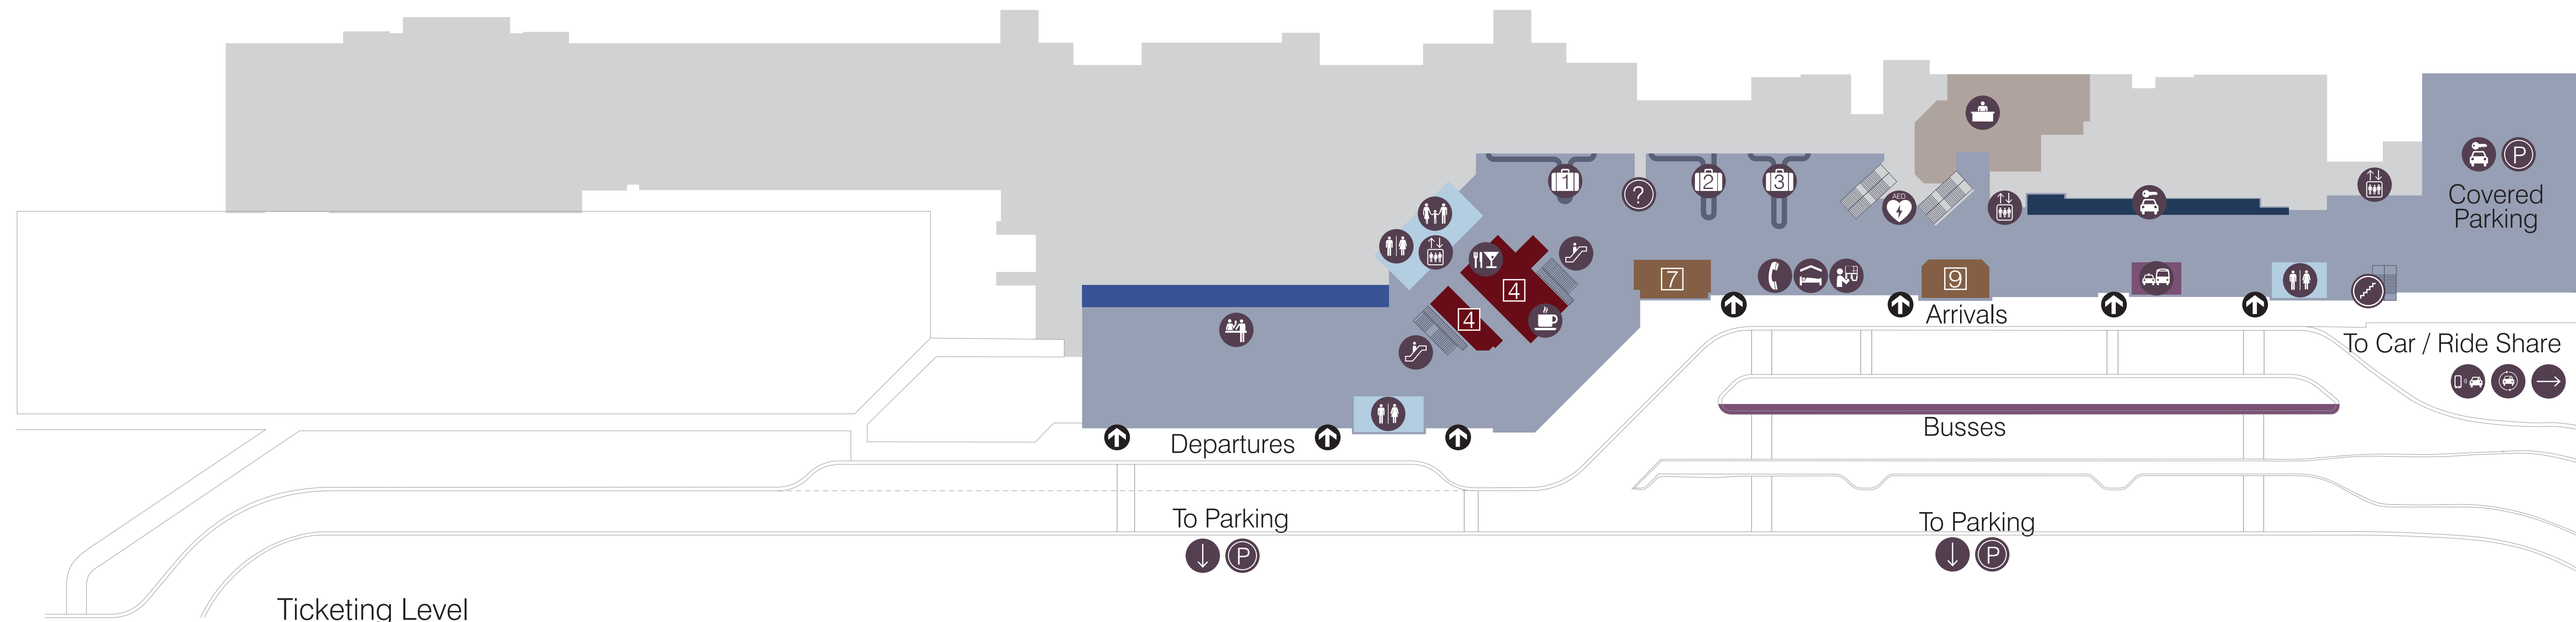

Concourse Level

Ticketing Level

## Restaurants, Bars, Coffee Shops

- 1 Copper Horse Restaurant
- 2 Ross Peak Grill
- 3 Taco Jet
- 4 Copper Horse Bistro
- 5 Coffee / Grab & Go
- 6 BZN Market

## Ground Transportation

- Karst Stage

## Legend

Ticketing	Escalator	Administration	Parking
Security	Stairs	Conference Room	Ride Share
Airport Police	Restroom	Meet & Greet	Car Share
Information	Family Restroom	Pet Relief Area	Shuttles
Baggage Claim	Mother's Room	Defibrillator	Taxi
ATM	Market	Terminal Entry/Exit	Rental Cars
Phones	Food/Drink	Hotel Information	
Elevator	Grab-n-Go	Ground Transportation	Security Boundary